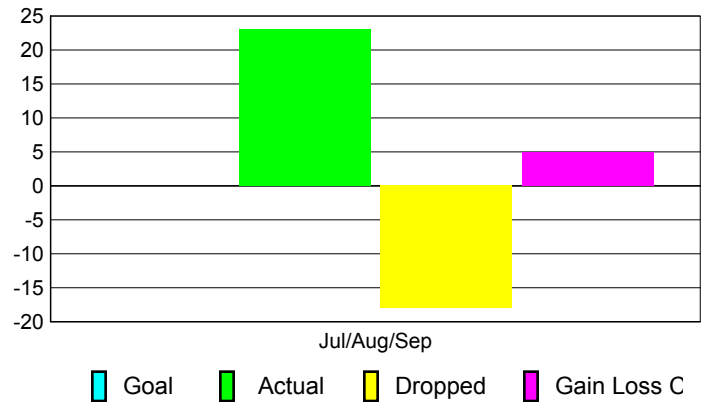

Membership Results 2010-2011

Goal, New, Dropped, Gain/Loss

Comparison of Membership Gain/Loss

Current Year Compared to the Previous Year